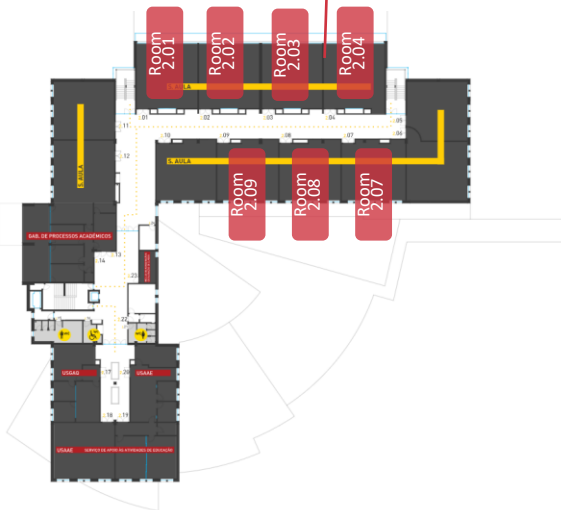

University of Minho  
Braga, Portugal

MAPS

Building 2  
Ground floor

Building 2  
1<sup>st</sup> floor

Building 2  
2<sup>nd</sup> floor

Building 1