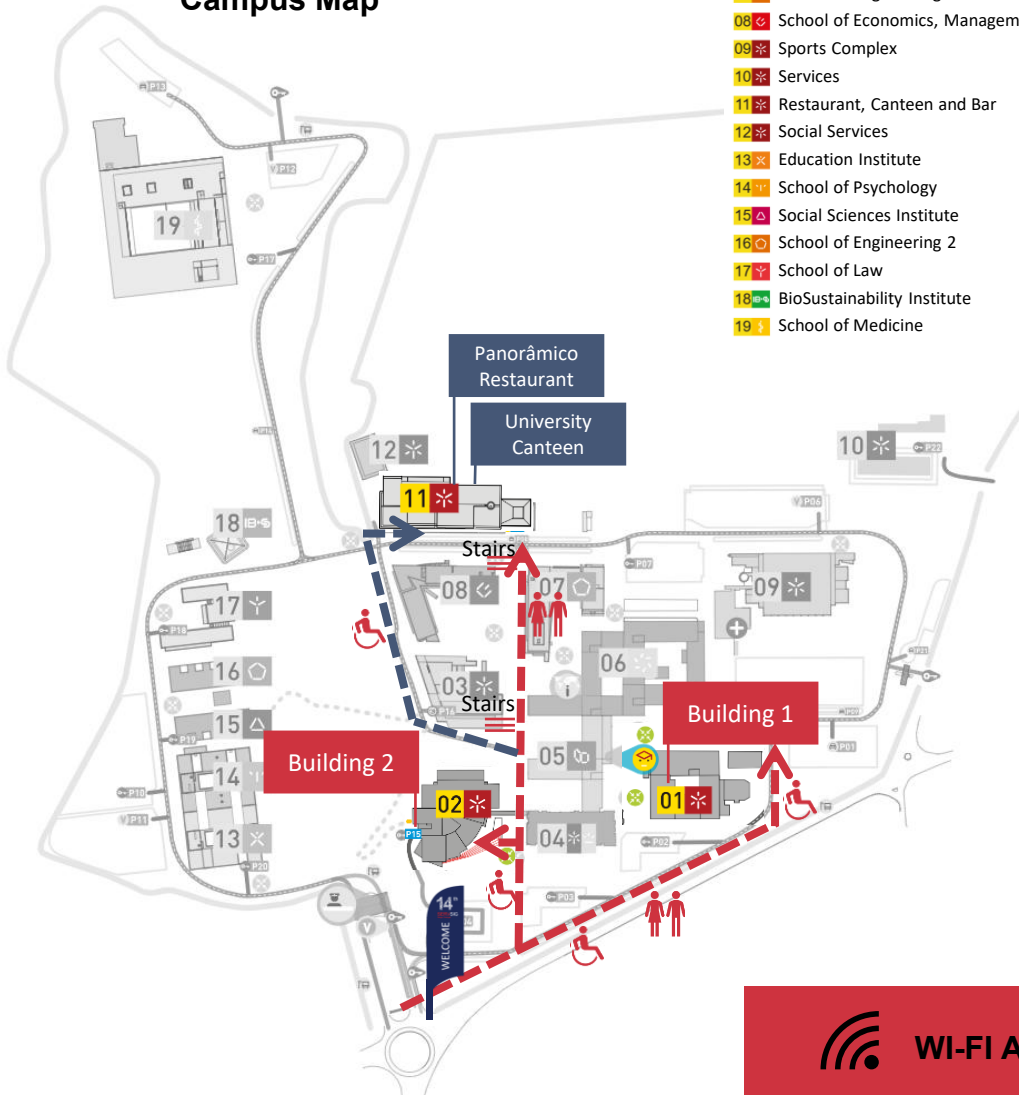

## MAPS & WI-FI

### Campus Map

- 06 School of Sciences
- 07 School of Engineering
- 08 School of Economics, Management and Political Science
- 09 Sports Complex
- 10 Services
- 11 Restaurant, Canteen and Bar
- 12 Social Services
- 13 Education Institute
- 14 School of Psychology
- 15 Social Sciences Institute
- 16 School of Engineering 2
- 17 School of Law
- 18 BioSustainability Institute
- 19 School of Medicine

### WI-FI ACCESS

Network: eduroam  
Username: SERVSIG2026@guest  
Password: SERVSIG2026

Shaping the **Future**  
through **Service**:  
Transforming Individuals,  
Markets & Society

10th - 12th  
June 2026