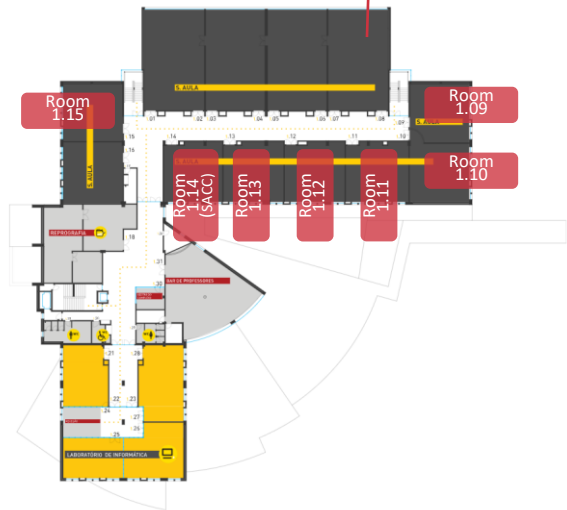

### Campus Map

- 06 School of Sciences
- 07 School of Engineering
- 08 School of Economics, Management and Political Science
- 09 Sports Complex
- 10 Services
- 11 Restaurant, Canteen and Bar
- 12 Social Services
- 13 Education Institute
- 14 School of Psychology
- 15 Social Sciences Institute
- 16 School of Engineering 2
- 17 School of Law
- 18 BioSustainability Institute
- 19 School of Medicine

### WI-FI ACCESS

Network: eduroam  
Username: SERVSIG2026@guest  
Password: SERVSIG2026

Shaping the **Future**  
through **Service**:  
Transforming Individuals,  
Markets & Society

10th - 12th  
June 2026

University of Minho  
Braga, Portugal

MAPS

Building 2  
Ground floor

Building 2  
1<sup>st</sup> floor

Building 2  
2<sup>nd</sup> floor

Building 1